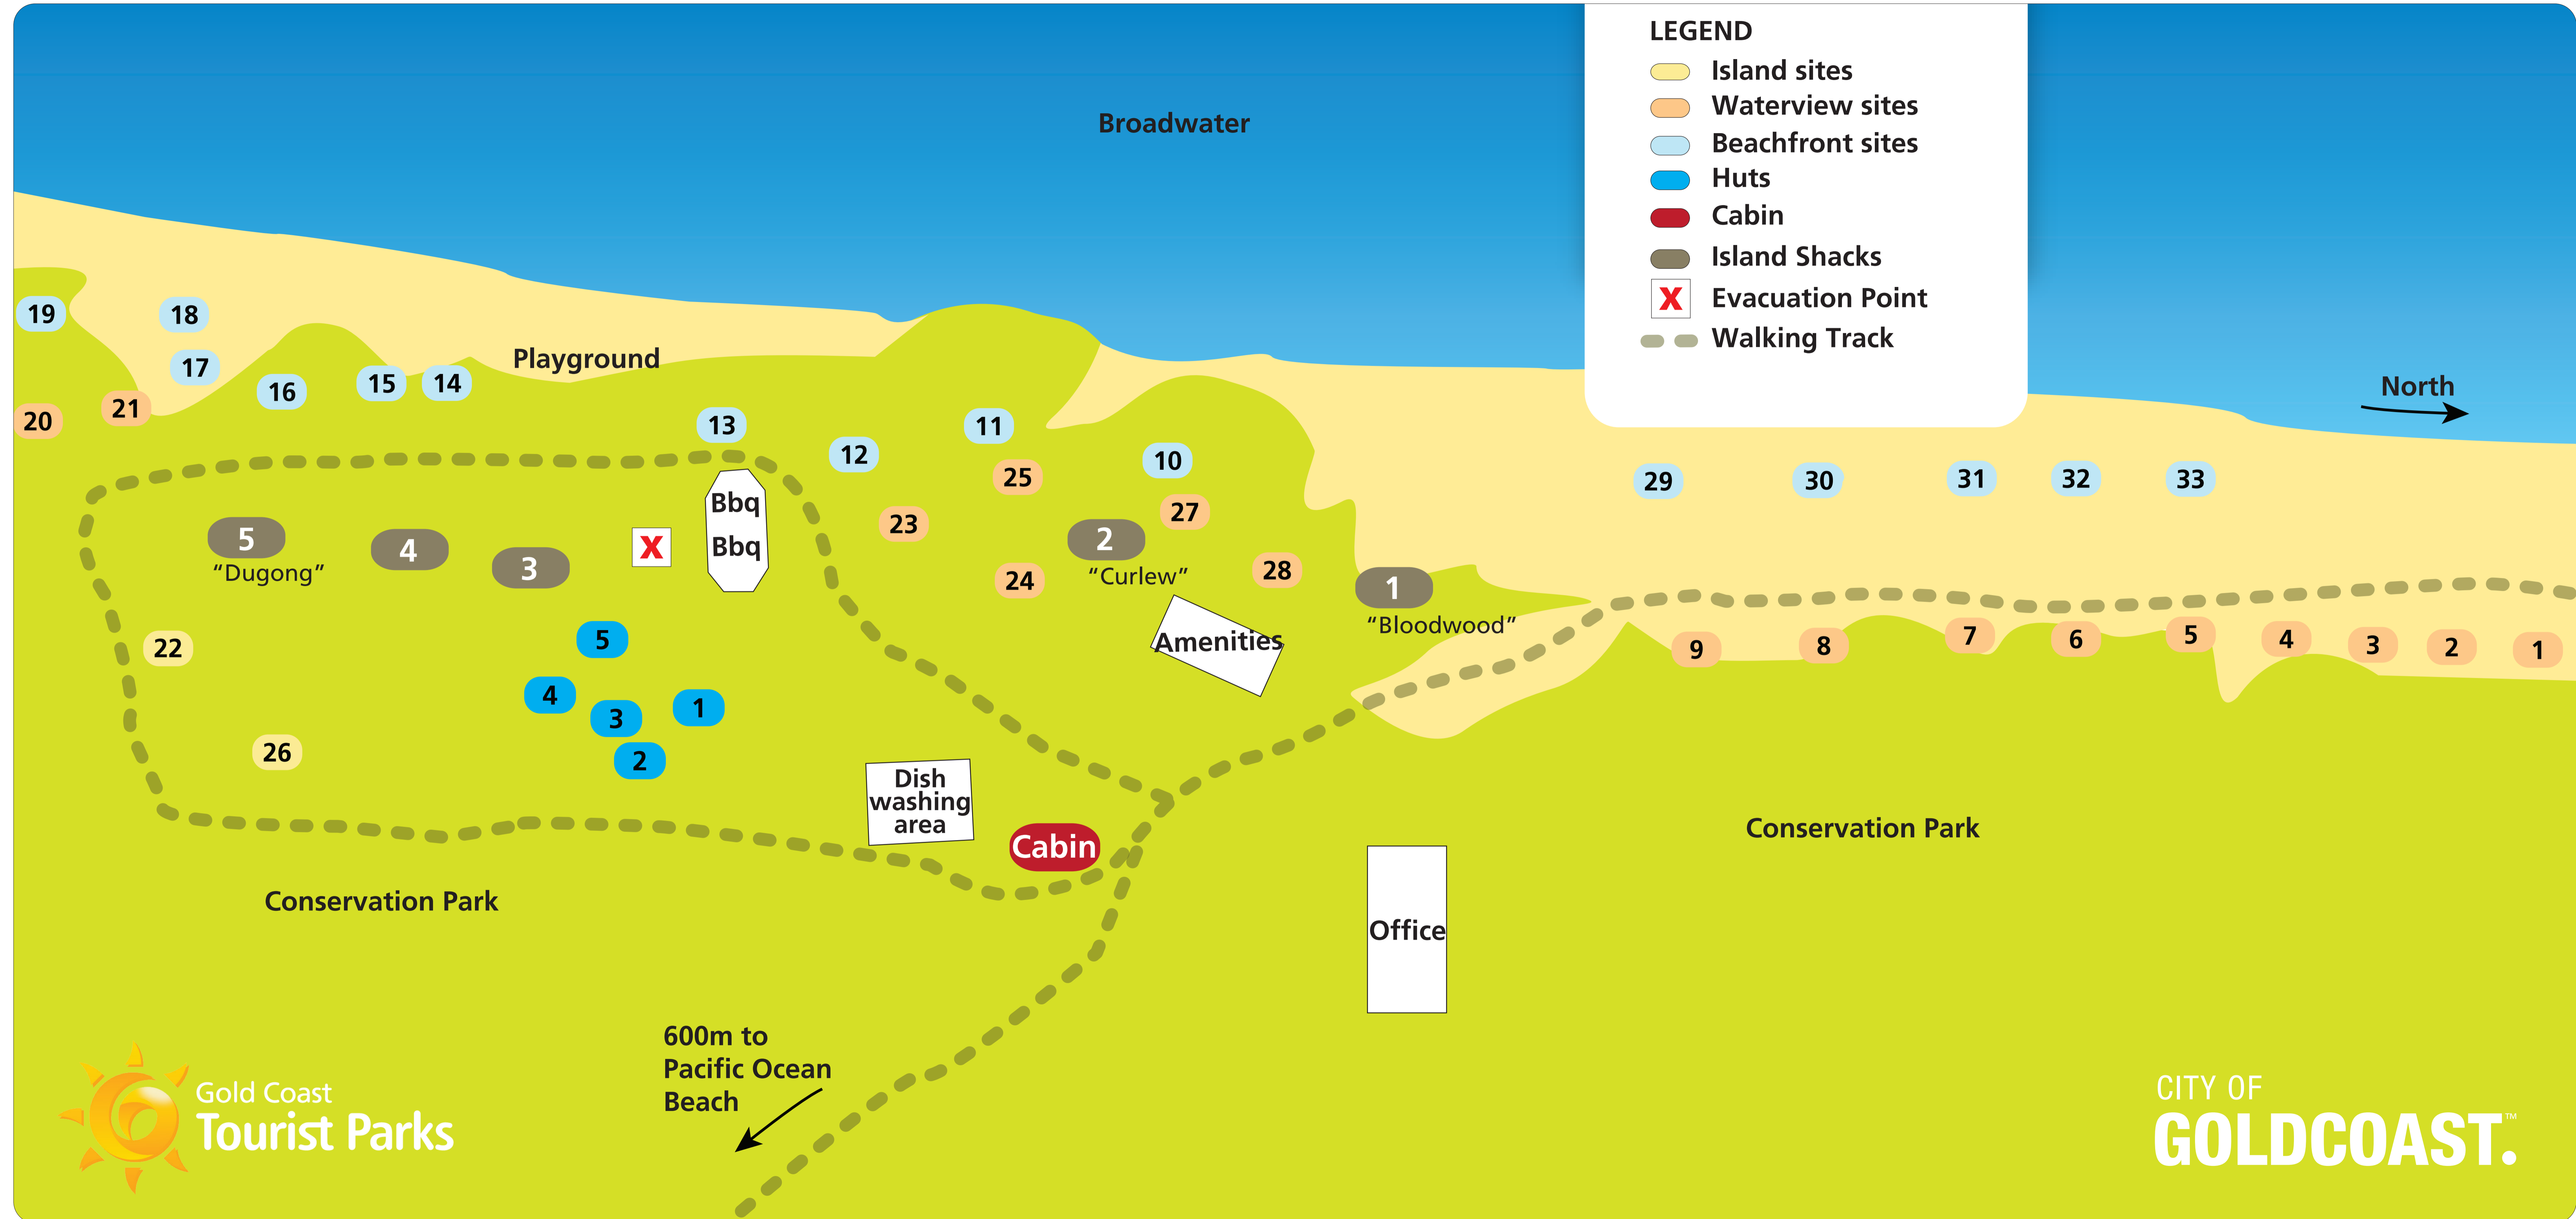

South Currigee Campground

CITY OF **GOLDCOAST.**